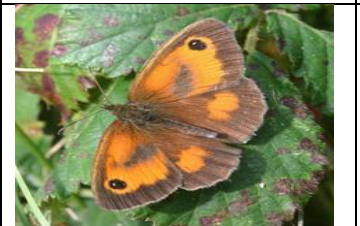

Gatekeeper butterfly